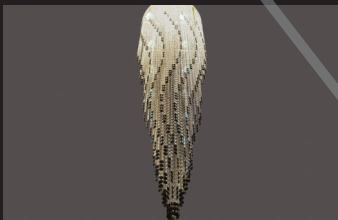

90 x 215 cm (35.4" x 84.6")

7 lights