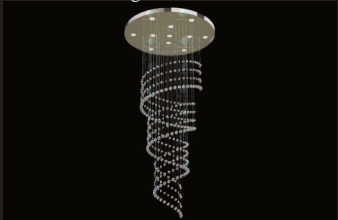

100 x 110 cm (39.3" x 43.3")

10 LED lights

90 x 180 cm (35.4" x 70.8")

12 LED lights