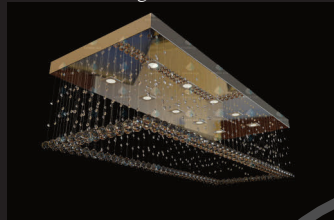

60 x 120 cm (23.6" x 47.2")

30 lights