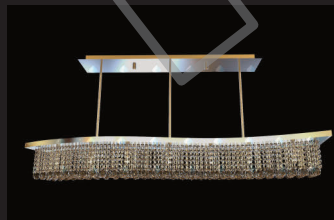

each panel has 6 lights

each panel 96 x 13 cm (37.8" x 5.1")

22 lights

100 x 110 cm (39.3" x 43.3")

25 lights

90 x 215 cm (35.4" x 84.6")

7 lights

120 x 37 cm (47.2" x 14.6")